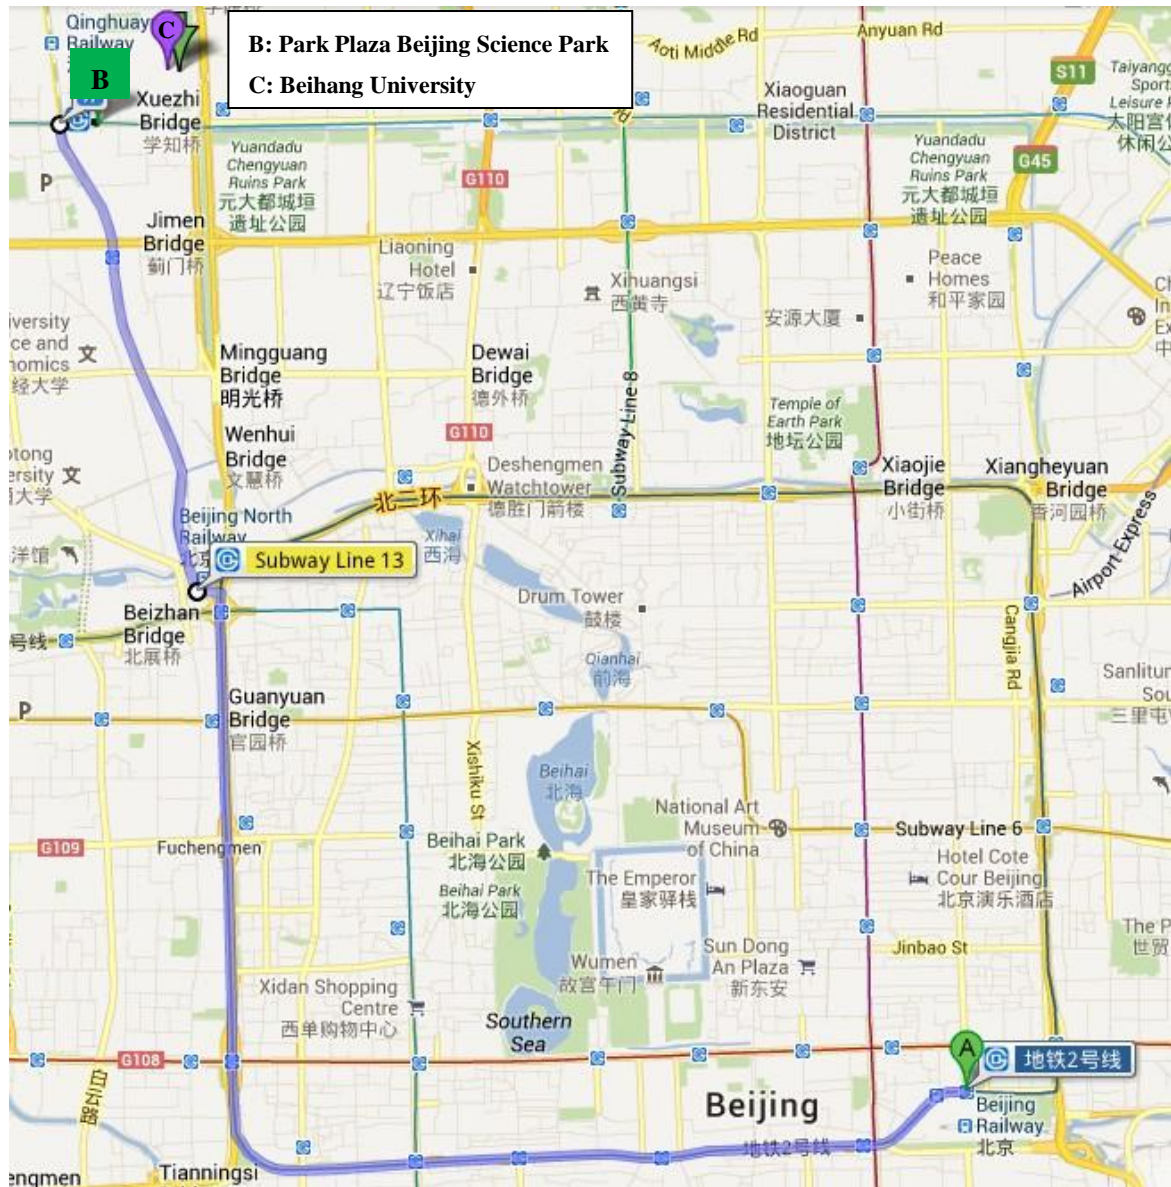

The picture on the left is a detailed map around Beihang University. Place A is Park Plaza Beijing Science Park and Place B is Beihang University. Maybe you will get off the Airport Shuttle Bus at Place C (Xueyuan Bridge). /左边这张图是北航附近的详细地图，图中 A 点是北京丽亭华苑酒店，B 点是北京航空航天大学。您将在图中 C 处(学院桥站)下车，

A: Park Plaza Beijing Science Park
B: Beihang University

2, From Beijing Railway Station to the conference venue /从北京火车站到达会议地点

(1) Taking Taxi/乘坐出租车到达会议地点

If you don't speak Chinese, please show the following sentence to the taxi driver.

Please take me to Park Plaza Beijing Science Park

司机同志，请送我去北京丽亭华苑酒店（北京市海淀区知春路 25 号）。

It's about 17.6 km from Beijing Railway Station./乘坐出租车从北京站到丽亭华苑酒店大概 17.6km。

(2) Taking subway /乘坐地铁到达会议地点

If you get off the train at Beijing Railway Station, please take Subway Line 2 from Subway Beijing Railway Station to Xizhimen Station, then transfer to Subway Line 13, if you want to get to Park Plaza Beijing Science Park, please get off at Zhichunlu Station and get out using Entrance F. If you want to get to Beihang University, please get off at Zhichunlu Station and continue to take Subway Line 10 to Xitucheng Station and get out using Entrance A. /如果您从北京站下车，请在地铁北京站乘坐地铁 2 号线前往西直门站，在西直门站换乘地铁 13 号线，如果您想直接到达北京丽亭华苑酒店，请在知春路站下车，从 F 口出。如果您想直接到达北京航空航天大学，请在知春路站下车，并接着乘坐地铁 10 号线前往西土城站，在西土城站下车，从 A 口出。