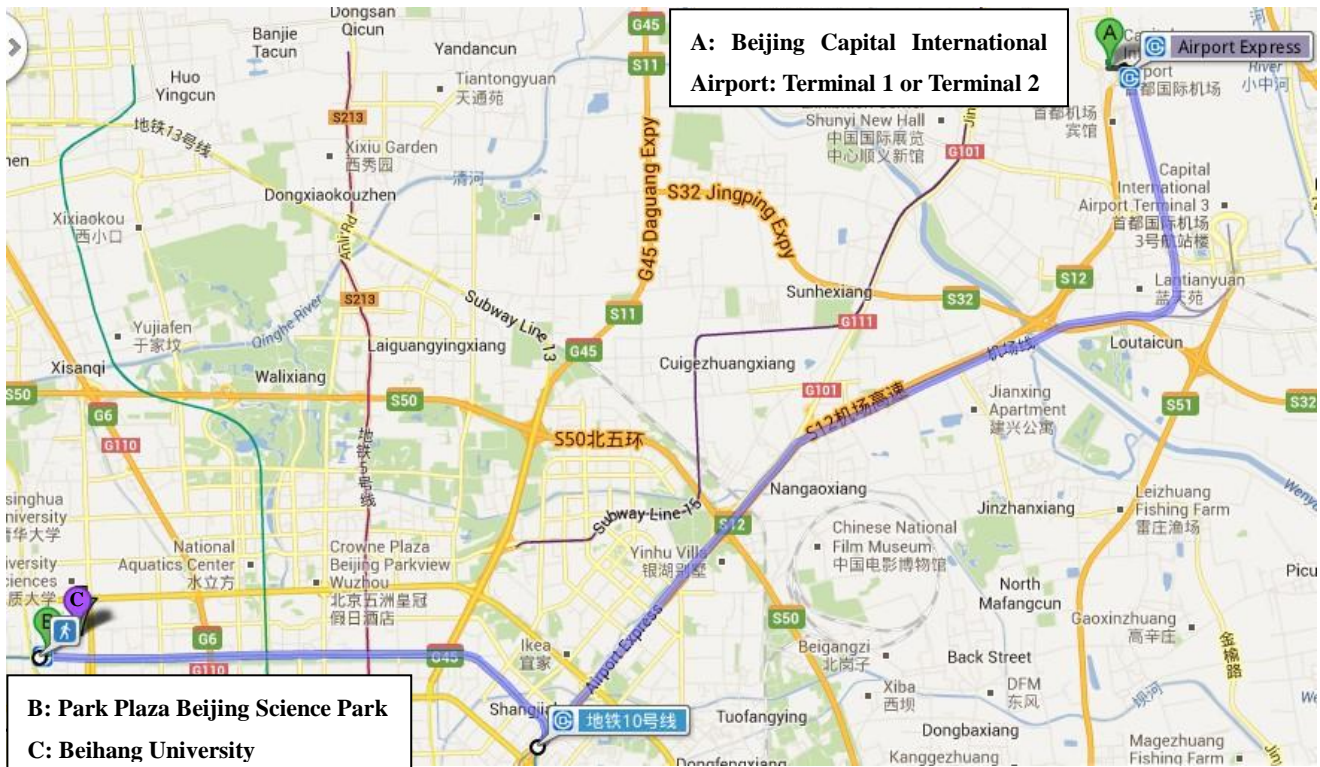

Transportation Guide

These maps below may be useful for you to get to Park Plaza Beijing Science Park or Beihang University.

1, From Beijing Capital International Airport to the conference venue. /北京国际机场至会议地点

司机同志，请送我去北京丽亭华苑酒店（北京市海淀区知春路 25 号）。

It's about 31.8 km from Beijing Capital International Airport Terminal 1 or Terminal 2 to Park Plaza Beijing Science Park and it's about 33.5 km from Beijing Capital International Airport Terminal 3 to Park Plaza Beijing Science Park. /从首都国际机场 T1 或 T2 航站楼到丽亭华苑酒店大概 31.8km，从 T3 航站楼到丽亭华苑酒店大概 33.5km。

(2) Taking subway /乘坐地铁

(a) From Beijing Capital International Airport: Terminal 1 or Terminal 2./从首都国际机场 T1 或 T2 航站楼

If you get off the flight at Beijing Capital International Airport Terminal 1 or Terminal 2 Parking Lot, please take Subway Airport Express from Subway Terminal 2 Station to Sanyuanqiao Station. Then transfer to Subway Line 10 at Sanyuanqiao Station, if you want to get to Beihang University, please get off at Xitucheng Station and get out using Entrance A. If you want to get to Park Plaza Beijing Science Park, please get off at Zhichunlu Station and get out using Entrance F. /如果您在北京国际机场 1 号或 2 号航站楼下飞机，请在地铁 2 号航站楼站乘坐地铁机场线前往三元桥站，在三元桥站换乘地铁 10 号线，如果您想直接到达北京航空航天大学，请在西土城站下车，从 A 口出。如果您想直接到达北京丽亭华苑酒店，请在知春路站下车，从 F 口出。

(b) From Beijing Capital International Airport: Terminal 3. /从首都机场 T3 航站楼。

If you get off the flight at Beijing Capital International Airport Terminal 3, please take Subway Airport Express from Subway Terminal 3 Station to Sanyuanqiao Station. Then transfer to Subway Line 10 at Sanyuanqiao Station, if you want to get to Beihang University, please get off at Xitucheng Station and get out using Entrance A. If you want to get to Park Plaza Beijing Science Park, please get off at Zhichunlu Station and get out using Entrance F. /如果您在北京国际机场 3 号航站楼下飞机，请在地铁 3 号航站楼站乘坐地铁机场线前往三元桥站，在三元桥站换乘地铁 10 号线，如果您想直接到达北京航空航天大学，请在西土城站下车，从 A 口出。如果您想直接到达北京丽亭华苑酒店，请在知春路站下车，从 F 口出。