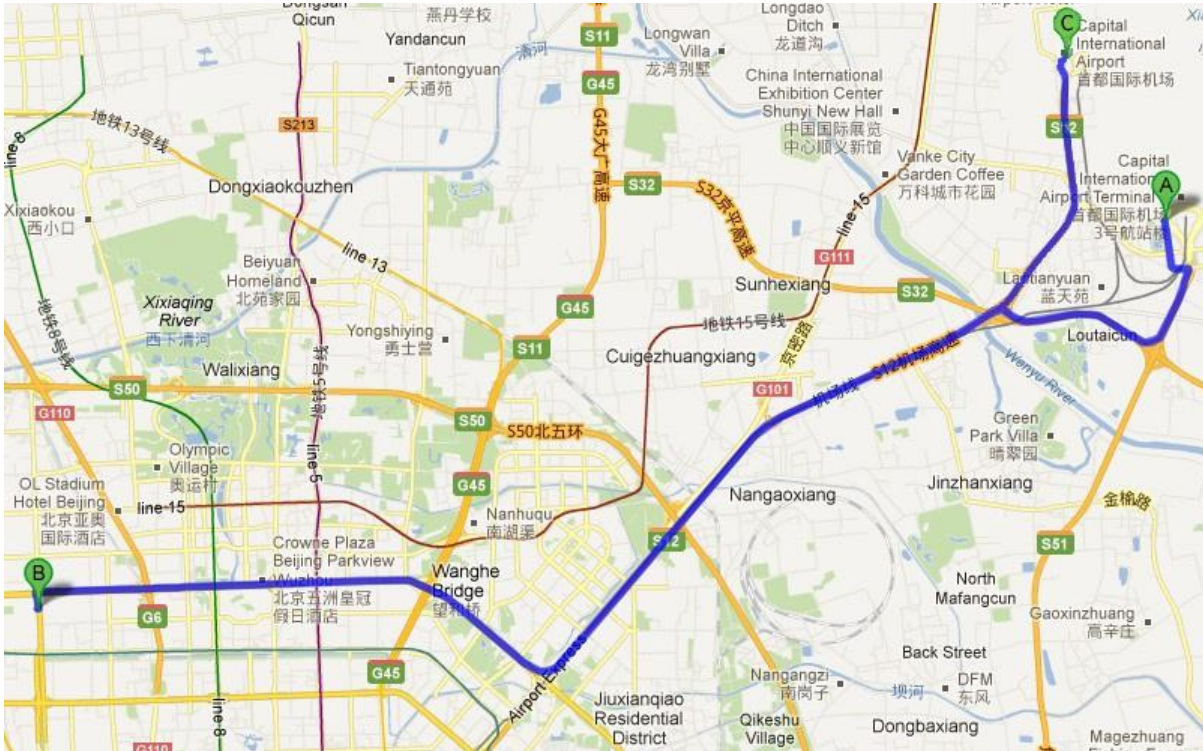

司机同志，请送我去北京丽亭华苑酒店（北京市海淀区知春路 25 号）。

It's about 31.8 km from Beijing Capital International Airport Terminal 1 or Terminal 2 to Park Plaza Beijing Science Park and it's about 33.5 km from Beijing Capital International Airport Terminal 3 to Park Plaza Beijing Science Park. /从首都国际机场 T1 或 T2 航站楼到丽亭华苑酒店大概 31.8km，从 T3 航站楼到丽亭华苑酒店大概 33.5km。

(2) Taking subway /乘坐地铁

(a) From Beijing Capital International Airport: Terminal 1 or Terminal 2./从首都国际机场 T1 或 T2 航站楼

If you get off the flight at Beijing Capital International Airport Terminal 1 or Terminal 2 Parking Lot, please take Subway Airport Express from Subway Terminal 2 Station to Sanyuanqiao Station. Then transfer to Subway Line 10 at Sanyuanqiao Station, if you want to get to Beihang University, please get off at Xitucheng Station and get out using Entrance A. If you want to get to Park Plaza Beijing Science Park, please get off at Zhichunlu Station and get out using Entrance F. /如果您在北京国际机场 1 号或 2 号航站楼下飞机，请在地铁 2 号航站楼站乘坐地铁机场线前往三元桥站，在三元桥站换乘地铁 10 号线，如果您想直接到达北京航空航天大学，请在西土城站下车，从 A 口出。如果您想直接到达北京丽亭华苑酒店，请在知春路站下车，从 F 口出。

(b) From Beijing Capital International Airport: Terminal 3. /从首都机场 T3 航站楼。

If you get off the flight at Beijing Capital International Airport Terminal 3, please take Subway Airport Express from Subway Terminal 3 Station to Sanyuanqiao Station. Then transfer to Subway Line 10 at Sanyuanqiao Station, if you want to get to Beihang University, please get off at Xitucheng Station and get out using Entrance A. If you want to get to Park Plaza Beijing Science Park, please get off at Zhichunlu Station and get out using Entrance F. /如果您在北京国际机场 3 号航站楼下飞机，请在地铁 3 号航站楼站乘坐地铁机场线前往三元桥站，在三元桥站换乘地铁 10 号线，如果您想直接到达北京航空航天大学，请在西土城站下车，从 A 口出。如果您想直接到达北京丽亭华苑酒店，请在知春路站下车，从 F 口出。

(3) Taking Airport Shuttle Bus /乘坐机场巴士

In the map below, Place A is Capital International Airport Terminal 3, C is Terminal 1 and 2, and B is Park Plaza Beijing Science Park or Beihang University. /在下图中，地点 A 是首都国际机场 T3 航站楼，地点 C 是 T1 和 T2 航站楼，地点 B 是丽亭华苑酒店以及北京航空航天大学。